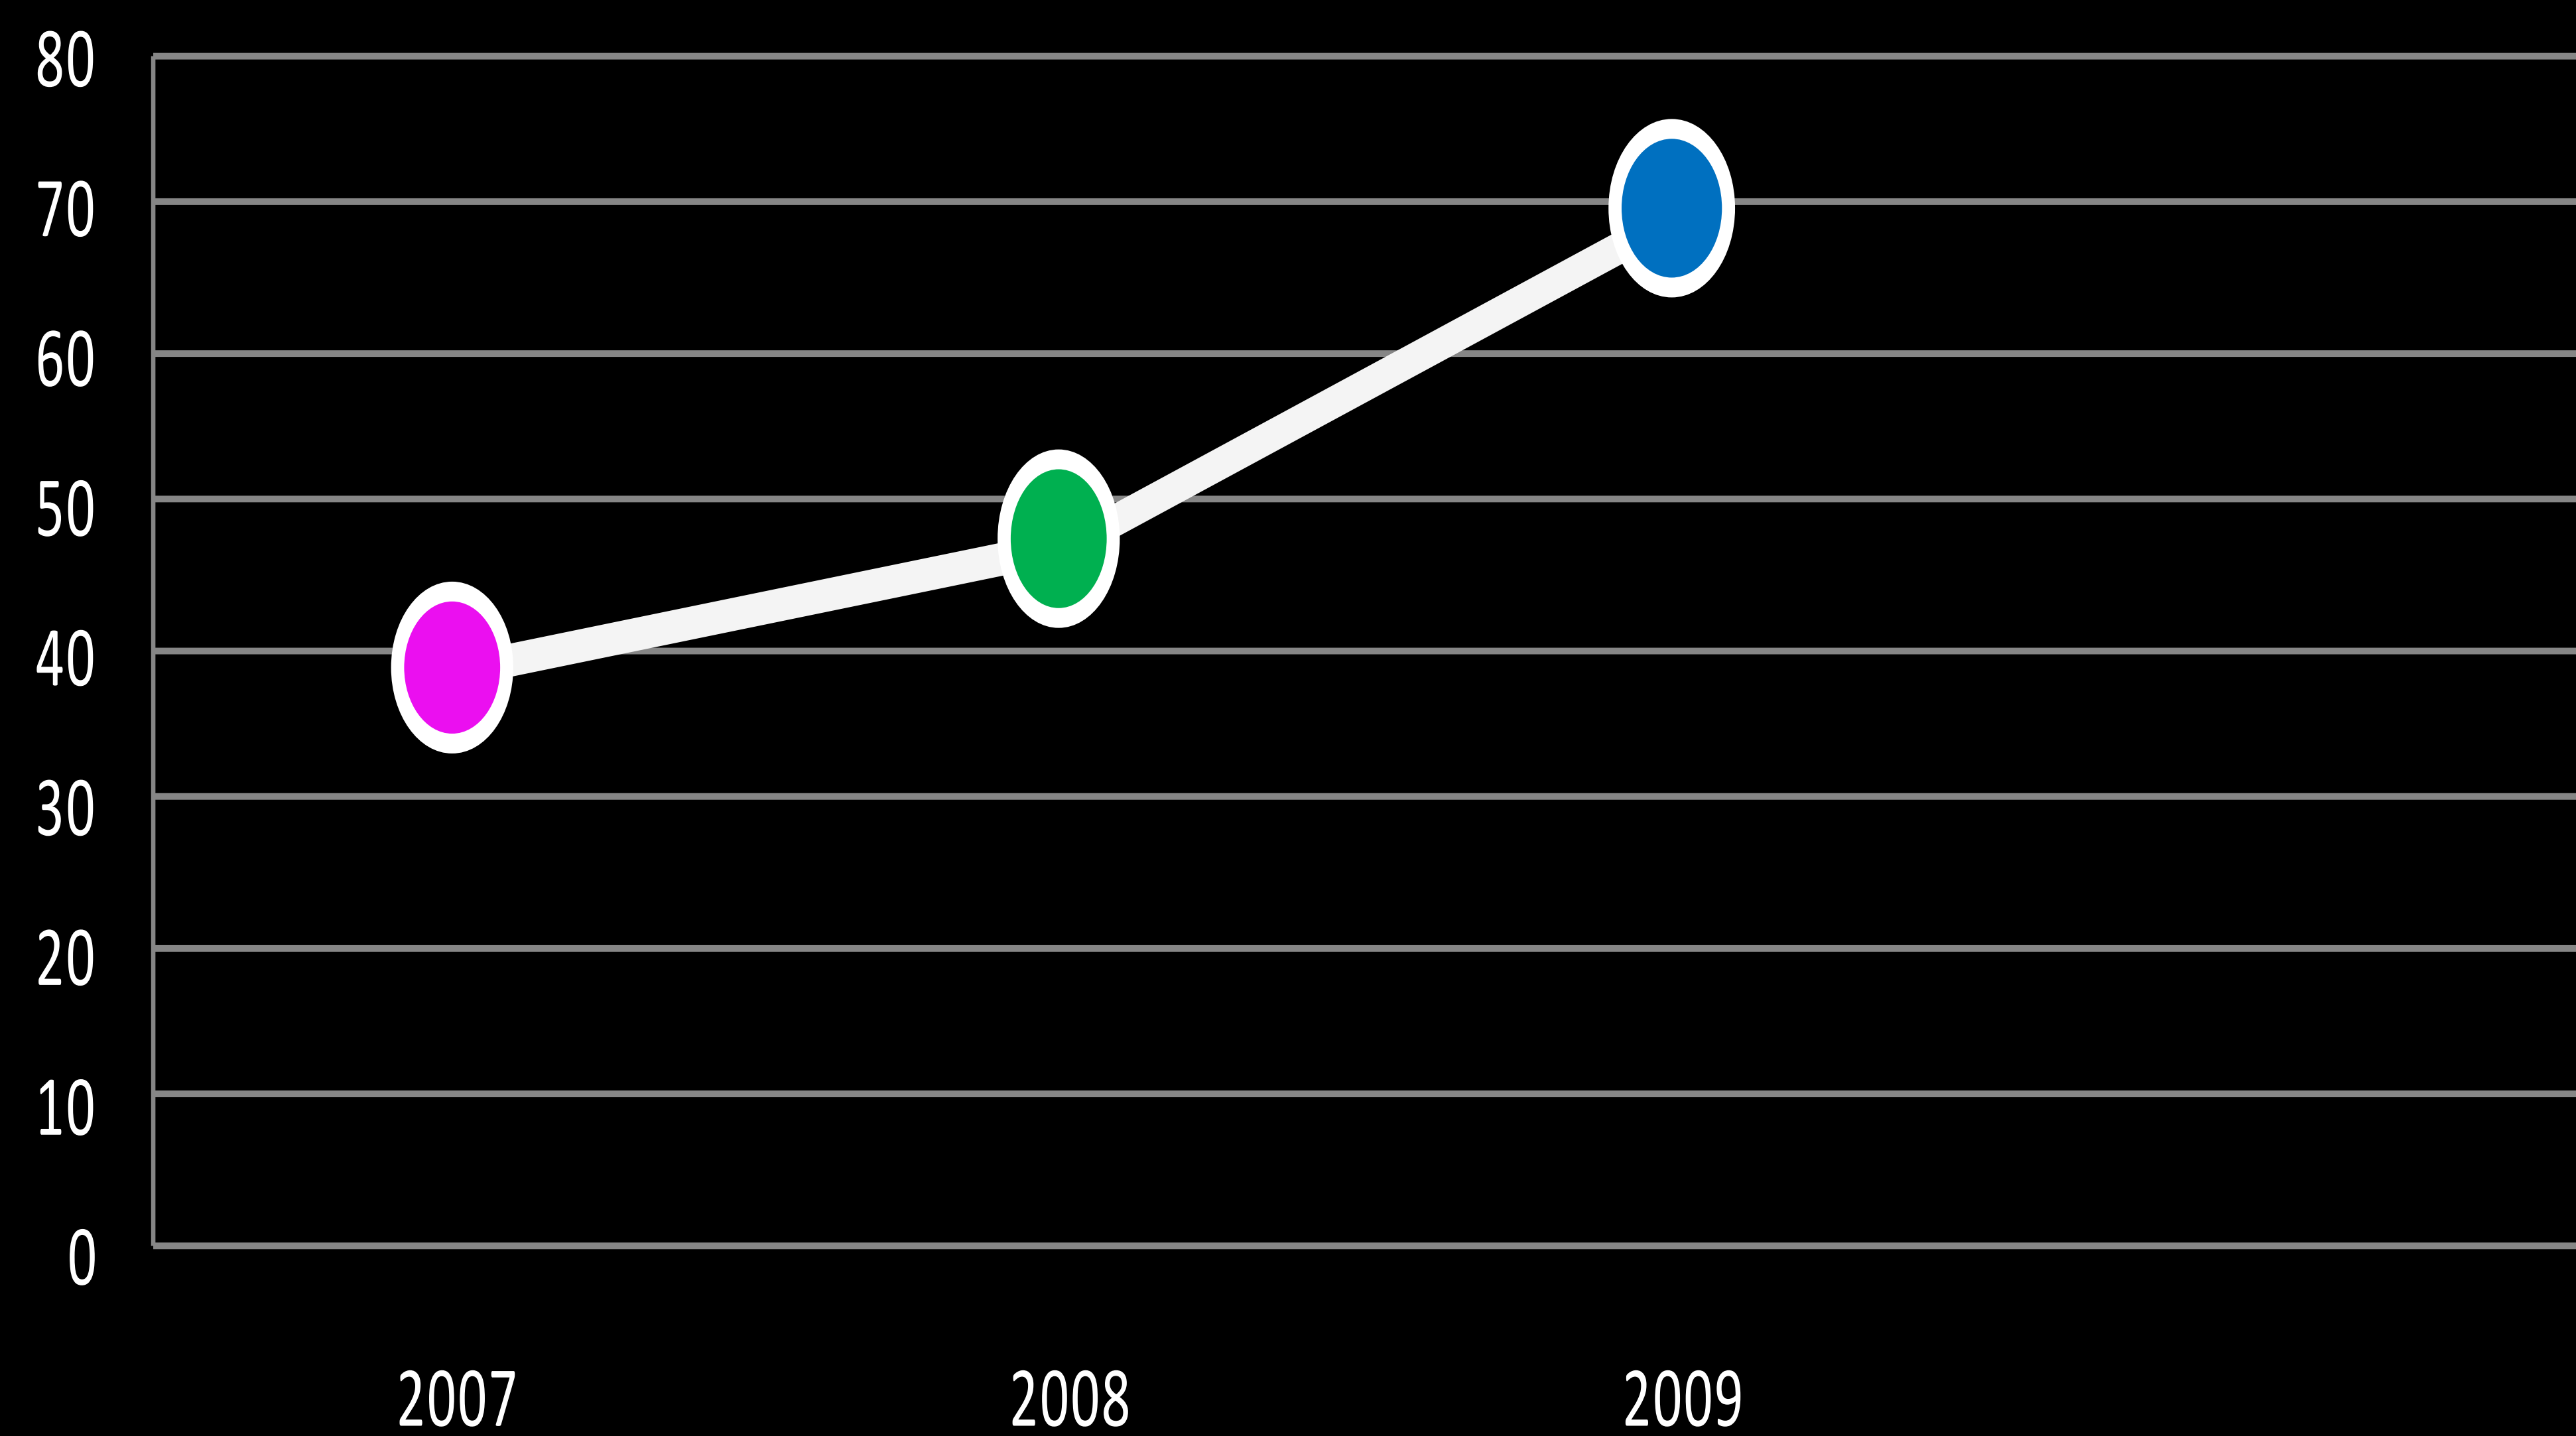

# Sand Gap Elementary

Clawing Our Way to the Top!

## Kentucky Core Content Test Proficient and Distinguished

- ❖ KCCT Math scores have shown a gain of 30.52% in the Proficient and Distinguished areas.
- ❖ Kentucky Center for Mathematics has provided extensive training opportunities which has resulted in new strategies and positive feedback in our math classrooms.
- ❖ The Math Achievement Fund Grant has provided our school with the resources to individualize math instruction and provide developmentally engaging activities.
- ❖ Our school will continue to increase parent involvement. Our most recent success has been approximately 300 families participating in Family Math Night!